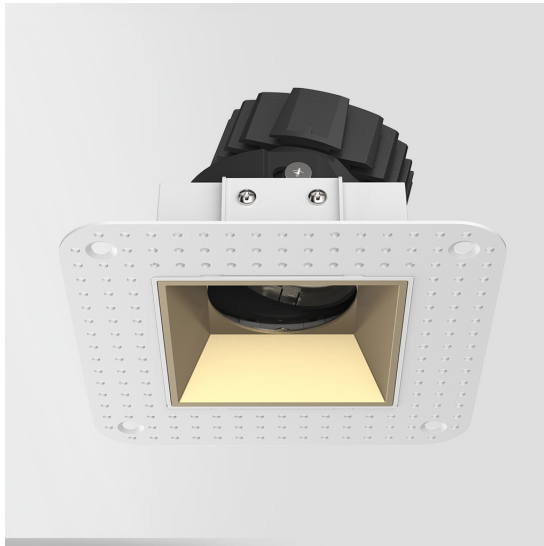

Ceiling / Recessed

Red Square ADEVO 50 Square Adjustable Trimless Type 1 deep recessed LED downlight, white trim with gold secondary reflector. Trim only, requires L50 LED module or MR16 LED retrofit lamp (e.g. Sora). RS-AE50-SAT1W-G

Finish

White-Gold