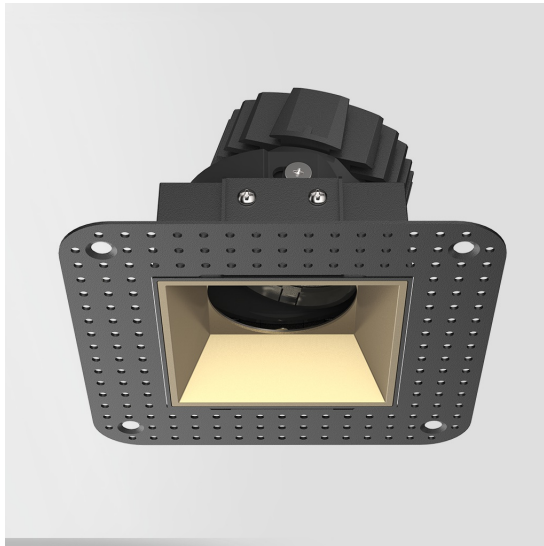

Ceiling / Recessed

Red Square ADEVO 50 Square Adjustable Trimless Type 1 deep recessed LED downlight, black trim with gold secondary reflector. Trim only, requires L50 LED module or MR16 LED retrofit lamp (e.g. Sora). RS-AE50-SAT1B-G

**Finish**

Black-Gold