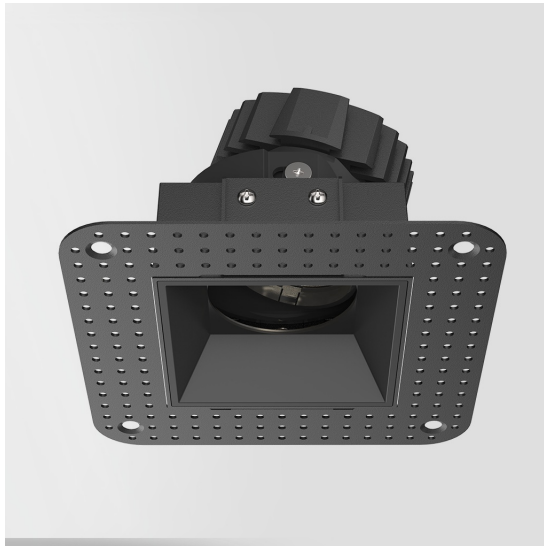

Ceiling / Recessed

Red Square ADEVO 50 Square Adjustable Trimless Type 1 deep recessed LED downlight, black trim with black secondary reflector. Trim only, requires L50 LED module or MR16 LED retrofit lamp (e.g. Sora). RS-AE50-SAT1B-B

Finish

Black-Black